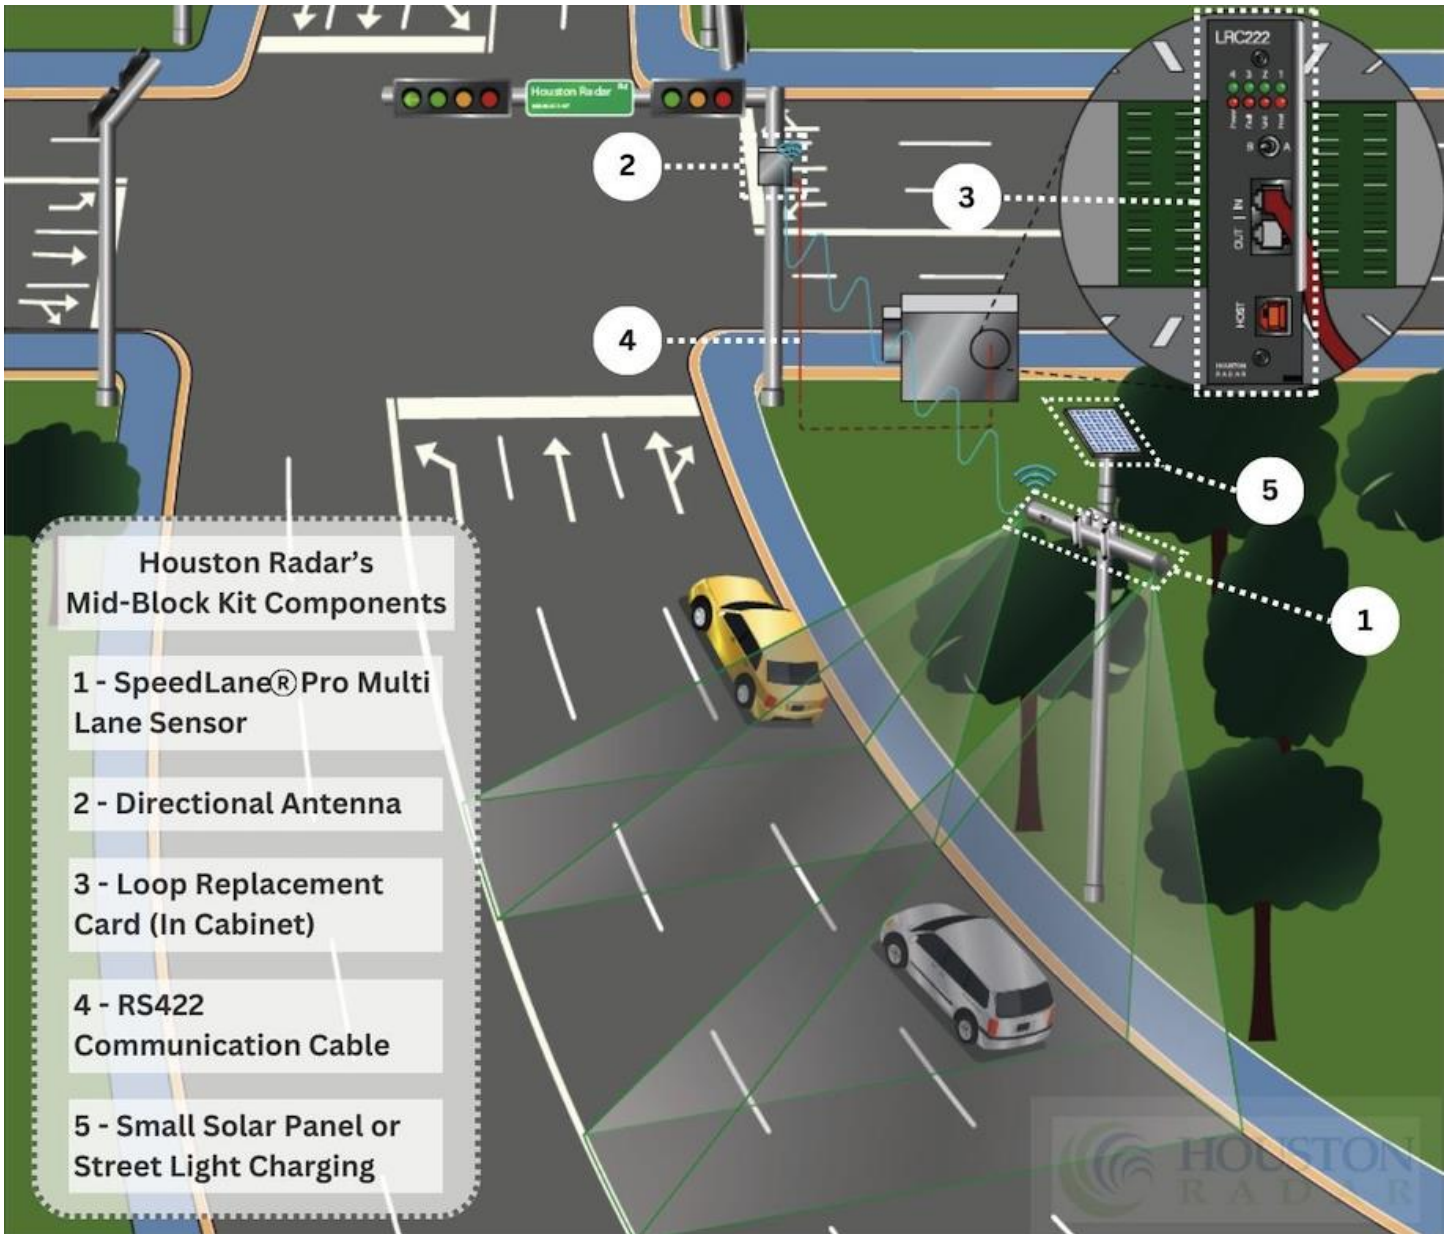

# Mid-Block Kit

Part # KIT-SpeedLanePro-Midblock

Houston Radar's Mid-Block Kit provides advance, accurate, and granular bi-directional traffic data for each lane, at a distance of over 1,000 feet from the intersection. The SpeedLane® Pro sensor communicates wirelessly with the Bluetooth receiver mounted at the intersection, even when direct line of sight is obstructed by trees or road curvature, requiring no extensive trenching for communication cables. With our low power usage and short setback, installation of our sensor is a breeze. Install on existing infrastructure such as a street pole or on a stand-alone pole in combination with a low-profile solar panel. Live traffic data sent wirelessly to the loop replacement card (LRC) is converted to loop activations and sent to the intersection controller, allowing signal control based on advance traffic detections.

Houston Radar's Mid-Block Kit enhances the safety of your streets by providing the advanced and detailed data you need to control the traffic flow of your towns and cities, while ensuring a fast and low-cost installation that leverages existing technologies and infrastructure.

## Features and Benefits

- Advanced approaching traffic information
- 1,000 ft + range, does not require a clear line of sight
- Can be installed on existing infrastructure i.e. street pole
- Lane specific granular bi-directional real time data
- Data includes: vehicle class, count, speed & vehicle lane
- Small solar panel or street light charging
- Out of box, easy, fast & inexpensive installation
- Extremely short setback, monitoring multiple lanes
- Built in battery and charger, allows small footprint setup