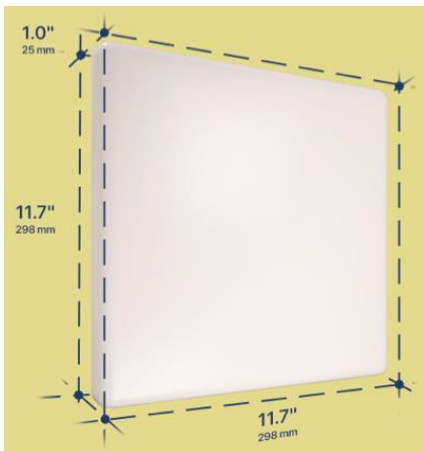

Directional Bluetooth Receiver   Loop Replacement Card   30-60W Solar antenna