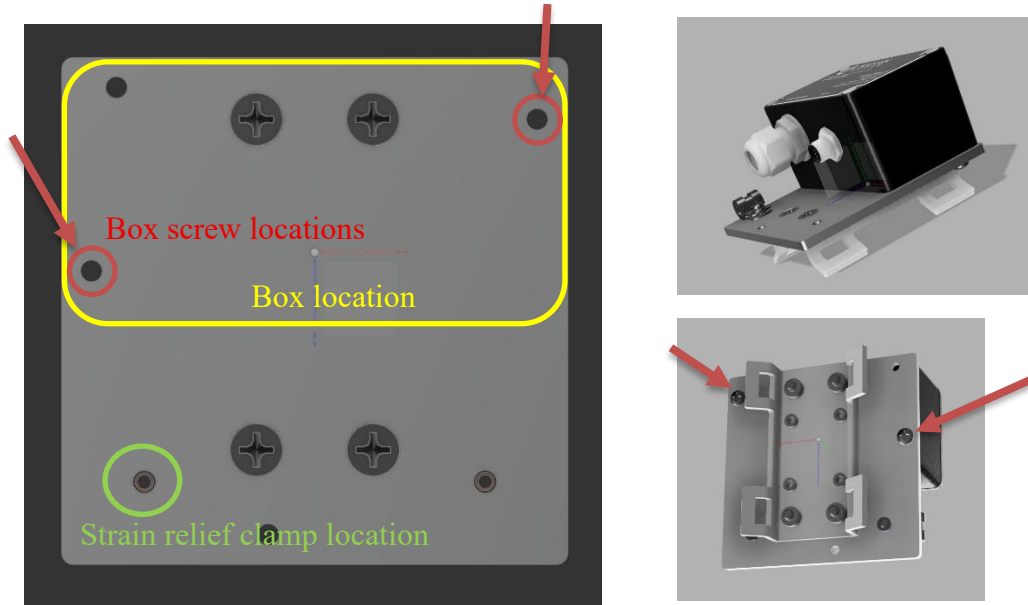

Houston Radar FIB-100-0007 Quick Start

Version 1.1 January 15, 2026

PX150 weatherproof Ethernet surge protector junction box with Ethernet RJ45 connector. All items shown below are sold separately and must be included in the quote.

When mounting the FIB-100-0007 on a **vertical** pole, orient the junction box on the plate as shown and use these holes.

When mounting the FIB-100-0007 on a **horizontal** pole, orient the junction box on the plate as shown and use these holes.

NOTE 2: Install a cable grommet at the point where the cable enters the pole to protect the cable insulation from sharp edges and to seal the opening against water and dust ingress.

Tighten the FIB-100-0007 Lid Screws to 7 in-lbs.