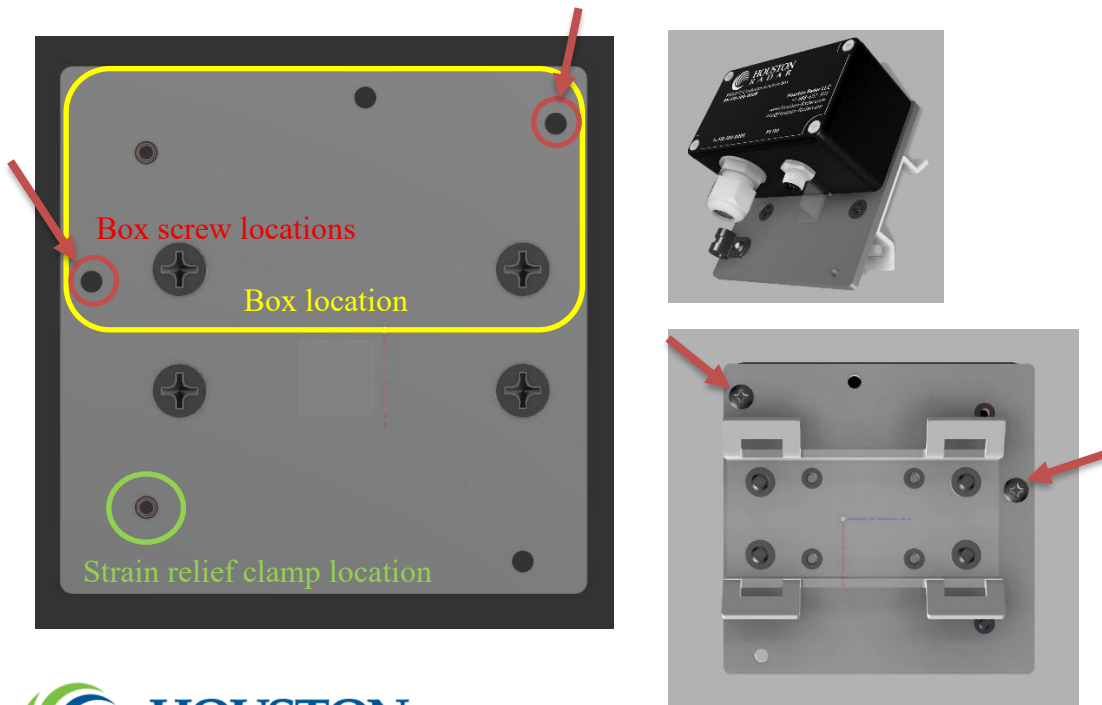

Houston Radar FIB-100-0007 Quick Start

Version 1.1 January 15, 2026

PX150 weatherproof Ethernet surge protector junction box with Ethernet RJ45 connector. All items shown below are sold separately and must be included in the quote.

When mounting the FIB-100-0007 on a **vertical** pole, orient the junction box on the plate as shown and use these holes.

When mounting the FIB-100-0007 on a **horizontal** pole, orient the junction box on the plate as shown and use these holes.

NOTE 2: Install a cable grommet at the point where the cable enters the pole to protect the cable insulation from sharp edges and to seal the opening against water and dust ingress.

Tighten the FIB-100-0007 Lid Screws to 7 in-lbs.