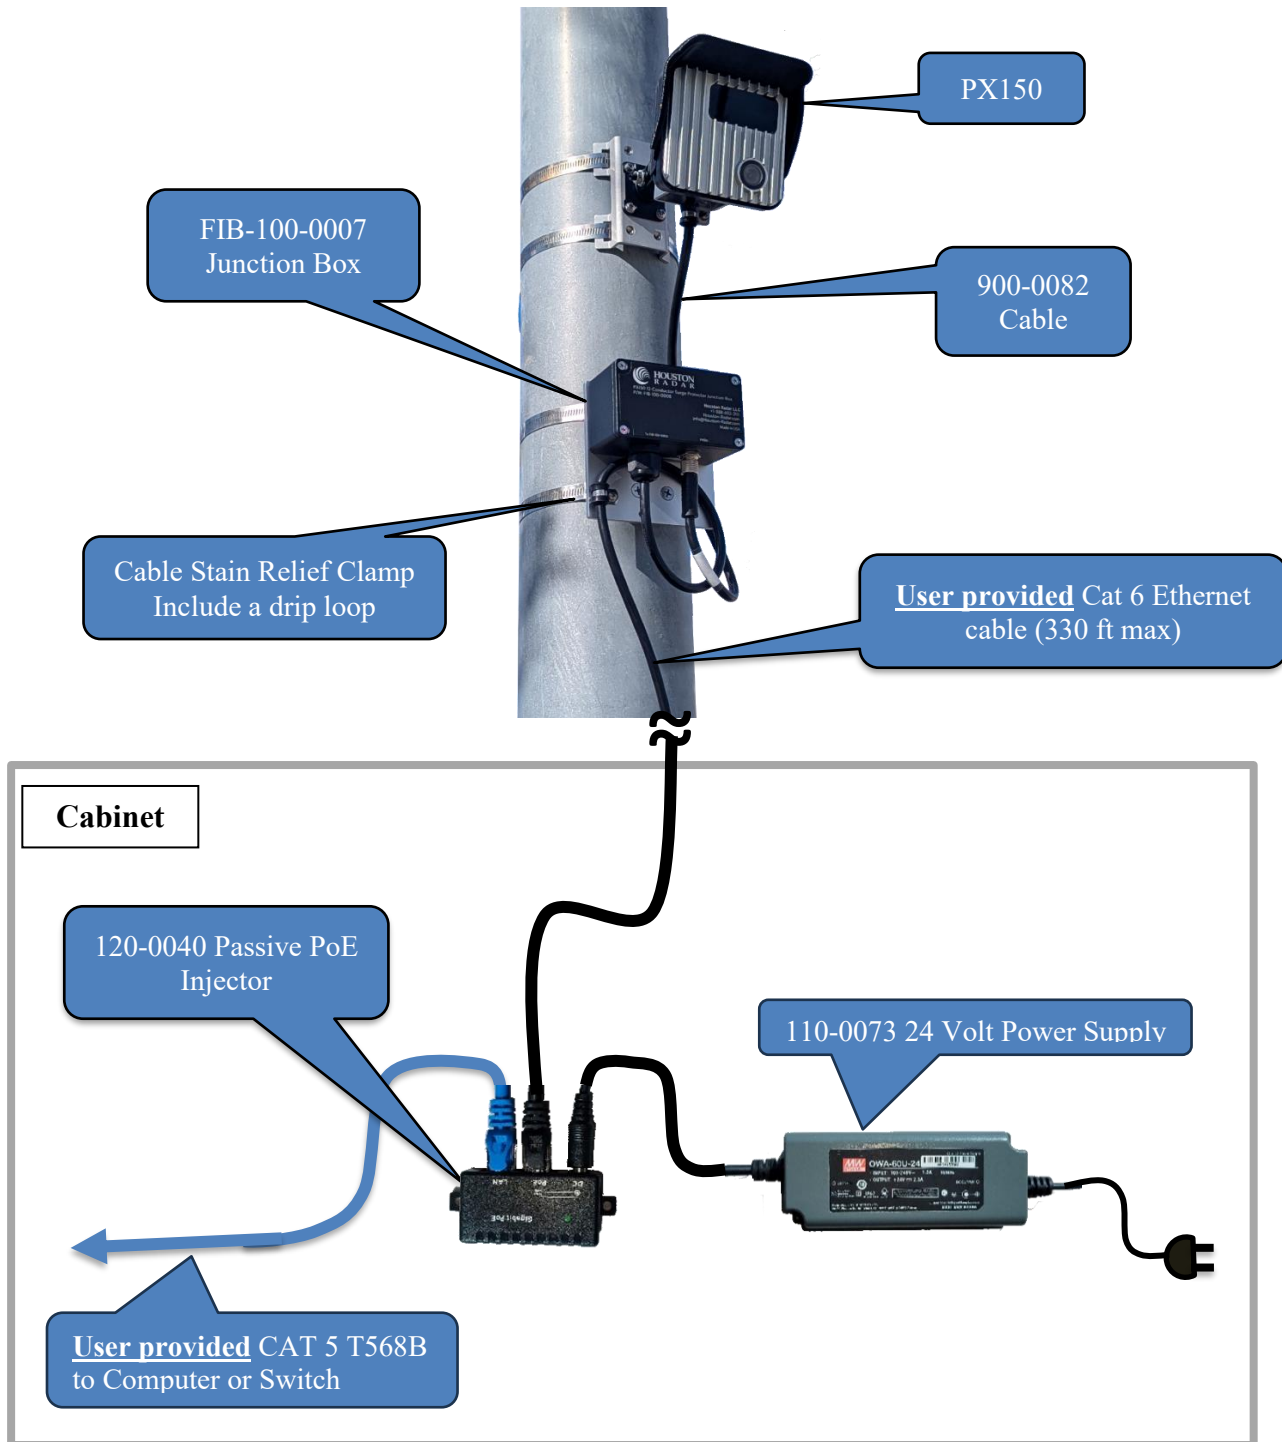

Houston Radar FIB-100-0007 Quick Start

Version 1.1 January 15, 2026

PX150 weatherproof Ethernet surge protector junction box with Ethernet RJ45 connector. All items shown below are sold separately and must be included in the quote.

When mounting the FIB-100-0007 on a **vertical** pole, orient the junction box on the plate as shown and use these holes.

When mounting the FIB-100-0007 on a **horizontal** pole, orient the junction box on the plate as shown and use these holes.

NOTE 2: Install a cable grommet at the point where the cable enters the pole to protect the cable insulation from sharp edges and to seal the opening against water and dust ingress.

Tighten the FIB-100-0007 Lid Screws to 7 in-lbs.